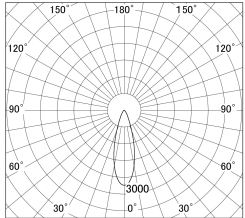

■ Lighting Distribution Curve (cd/1000 lm)