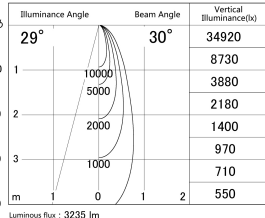

Item no. SD279-3030W9035

Series Name: AMMA High Power compact tracklight (SD279)

■ Lighting Distribution Curve (cd/1000 lm)

Installation	Track light
Type	Lens type Cylinder tracklight type (DC 48V)
Fixture wattage	28W
Beam angle	30deg
Color Temp.	3500K
CRI	Ra>90
Luminous	3237 lm
Body	Die-cast aluminum alloy
Body finish	White
Trim finish	White
Reflector finish	N/A
IP Rate	IP20
Light source	COB module
Input Voltage	DC 48V
Dimming Type	Non-dimmable
Certificate	CE, CCC
Cut Hole	N/A