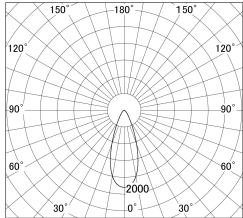

■ Lighting Distribution Curve (cd/1000 lm)