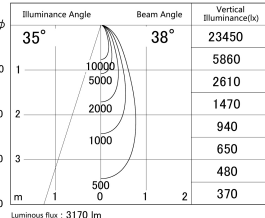

Item no. SD279-3040W9035

Series Name: AMMA High Power compact tracklight (SD279)

■ Lighting Distribution Curve (cd/1000 lm)

Installation	Track light
Type	Lens type Cylinder tracklight type (DC 48V)
Fixture wattage	28W
Beam angle	38deg
Color Temp.	3500K
CRI	Ra>90
Luminous	3170 lm
Body	Die-cast aluminum alloy
Body finish	White
Trim finish	White
Reflector finish	N/A
IP Rate	IP20
Light source	COB module
Input Voltage	DC 48V
Dimming Type	Non-dimmable
Certificate	CE, CCC
Cut Hole	N/A