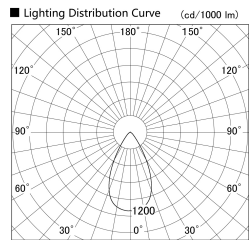

Item no. SD279-3055W9035

Series Name: AMMA High Power compact tracklight (SD279)

Installation	Track light
Type	Lens type Cylinder tracklight type (DC 48V)
Fixture wattage	28W
Beam angle	55deg
Color Temp.	3500K
CRI	Ra>90
Luminous	3175 lm
Body	Die-cast aluminum alloy
Body finish	White
Trim finish	White
Reflector finish	N/A
IP Rate	IP20
Light source	COB module
Input Voltage	DC 48V
Dimming Type	Non-dimmable
Certificate	CE, CCC
Cut Hole	N/A