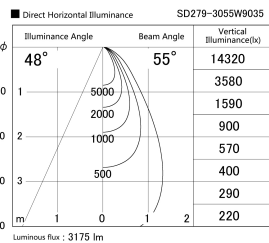

Item no. SD279-3055W9035

Series Name: AMMA High Power compact tracklight (SD279)

Installation	Track light
Type	Lens type Cylinder tracklight type (DC 48V)
Fixture wattage	28W
Beam angle	55deg
Color Temp.	3500K
CRI	Ra>90
Luminous	3175 lm
Body	Die-cast aluminum alloy
Body finish	White
Trim finish	White
Reflector finish	N/A
IP Rate	IP20
Light source	COB module
Input Voltage	DC 48V
Dimming Type	Non-dimmable
Certificate	CE, CCC
Cut Hole	N/A