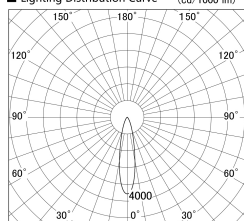

■ Lighting Distribution Curve (cd/1000 lm)