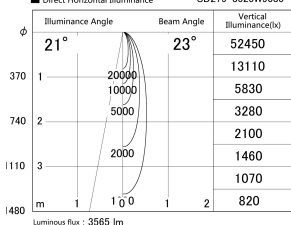

Item no. SD279-3525W9035

Series Name: AMMA High Power compact tracklight (SD279)

■ Lighting Distribution Curve (cd/1000 lm)

Installation	Track light
Type	Lens type Cylinder tracklight type (DC 48V)
Fixture wattage	32W
Beam angle	23deg
Color Temp.	3500K
CRI	Ra>90
Luminous	3563 lm
Body	Die-cast aluminum alloy
Body finish	White
Trim finish	White
Reflector finish	N/A
IP Rate	IP20
Light source	COB module
Input Voltage	DC 48V
Dimming Type	Non-dimmable
Certificate	CE, CCC
Cut Hole	N/A