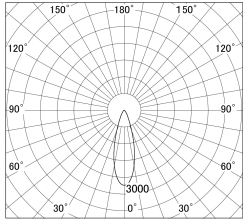

■ Lighting Distribution Curve (cd/1000 lm)