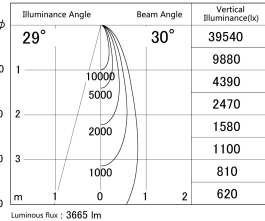

Item no. SD279-3530W9035

Series Name: AMMA High Power compact tracklight (SD279)

■ Lighting Distribution Curve (cd/1000 lm)

Installation	Track light
Type	Lens type Cylinder tracklight type (DC 48V)
Fixture wattage	32W
Beam angle	30deg
Color Temp.	3500K
CRI	Ra>90
Luminous	3665 lm
Body	Die-cast aluminum alloy
Body finish	White
Trim finish	White
Reflector finish	N/A
IP Rate	IP20
Light source	COB module
Input Voltage	DC 48V
Dimming Type	Non-dimmable
Certificate	CE, CCC
Cut Hole	N/A