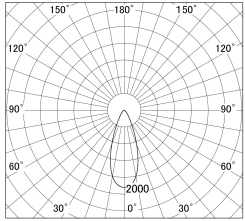

■ Lighting Distribution Curve (cd/1000 lm)