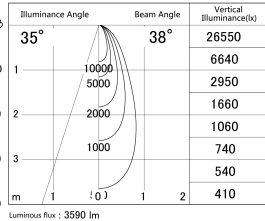

Item no. SD279-3540W9035

Series Name: AMMA High Power compact tracklight (SD279)

■ Lighting Distribution Curve (cd/1000 lm)

Installation	Track light
Type	Lens type Cylinder tracklight type (DC 48V)
Fixture wattage	32W
Beam angle	38deg
Color Temp.	3500K
CRI	Ra>90
Luminous	3589 lm
Body	Die-cast aluminum alloy
Body finish	White
Trim finish	White
Reflector finish	N/A
IP Rate	IP20
Light source	COB module
Input Voltage	DC 48V
Dimming Type	Non-dimmable
Certificate	CE, CCC
Cut Hole	N/A