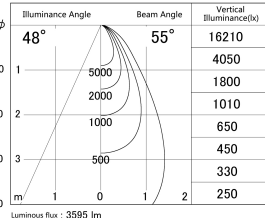

Item no. SD279-3555W9035

Series Name: AMMA High Power compact tracklight (SD279)

■ Lighting Distribution Curve (cd/1000 lm)

Installation	Track light
Type	Lens type Cylinder tracklight type (DC 48V)
Fixture wattage	32W
Beam angle	55deg
Color Temp.	3500K
CRI	Ra>90
Luminous	3595 lm
Body	Die-cast aluminum alloy
Body finish	White
Trim finish	White
Reflector finish	N/A
IP Rate	IP20
Light source	COB module
Input Voltage	DC 48V
Dimming Type	Non-dimmable
Certificate	CE, CCC
Cut Hole	N/A