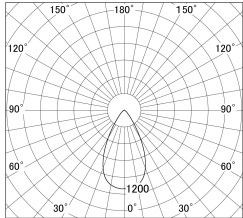

■ Lighting Distribution Curve (cd/1000 lm)