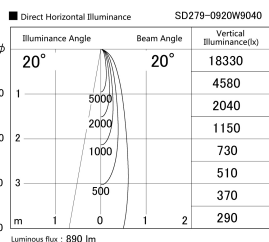

Item no. SD279-0920W9040

Series Name: AMMA High Power compact tracklight (SD279)

Installation	Track light
Type	Lens type Cylinder tracklight type (DC 48V)
Fixture wattage	10W
Beam angle	20deg
Color Temp.	4000K
CRI	Ra>90
Luminous	892 lm
Body	Die-cast aluminum alloy
Body finish	White
Trim finish	White
Reflector finish	N/A
IP Rate	IP20
Light source	COB module
Input Voltage	DC 48V
Dimming Type	Non-dimmable
Certificate	CE, CCC
Cut Hole	N/A