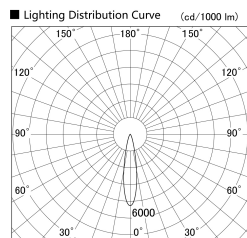

Item no. SD279-0920W9040

Series Name: AMMA High Power compact tracklight (SD279)

Installation	Track light
Type	Lens type Cylinder tracklight type (DC 48V)
Fixture wattage	10W
Beam angle	20deg
Color Temp.	4000K
CRI	Ra>90
Luminous	892 lm
Body	Die-cast aluminum alloy
Body finish	White
Trim finish	White
Reflector finish	N/A
IP Rate	IP20
Light source	COB module
Input Voltage	DC 48V
Dimming Type	Non-dimmable
Certificate	CE, CCC
Cut Hole	N/A