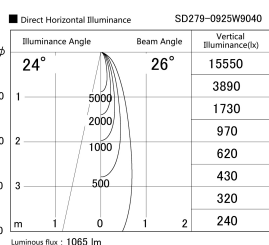

Item no. SD279-0925W9040

Series Name: AMMA High Power compact tracklight (SD279)

Installation	Track light
Type	Lens type Cylinder tracklight type (DC 48V)
Fixture wattage	10W
Beam angle	26deg
Color Temp.	4000K
CRI	Ra>90
Luminous	1063 lm
Body	Die-cast aluminum alloy
Body finish	White
Trim finish	White
Reflector finish	N/A
IP Rate	IP20
Light source	COB module
Input Voltage	DC 48V
Dimming Type	Non-dimmable
Certificate	CE, CCC
Cut Hole	N/A