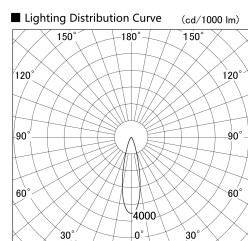

Item no. SD279-0925W9040

Series Name: AMMA High Power compact tracklight (SD279)

Installation	Track light
Type	Lens type Cylinder tracklight type (DC 48V)
Fixture wattage	10W
Beam angle	26deg
Color Temp.	4000K
CRI	Ra>90
Luminous	1063 lm
Body	Die-cast aluminum alloy
Body finish	White
Trim finish	White
Reflector finish	N/A
IP Rate	IP20
Light source	COB module
Input Voltage	DC 48V
Dimming Type	Non-dimmable
Certificate	CE, CCC
Cut Hole	N/A