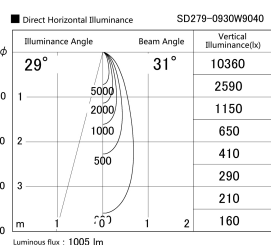

Item no. SD279-0930W9040

Series Name: AMMA High Power compact tracklight (SD279)

Installation	Track light
Type	Lens type Cylinder tracklight type (DC 48V)
Fixture wattage	10W
Beam angle	31deg
Color Temp.	4000K
CRI	Ra>90
Luminous	1006 lm
Body	Die-cast aluminum alloy
Body finish	White
Trim finish	White
Reflector finish	N/A
IP Rate	IP20
Light source	COB module
Input Voltage	DC 48V
Dimming Type	Non-dimmable
Certificate	CE, CCC
Cut Hole	N/A