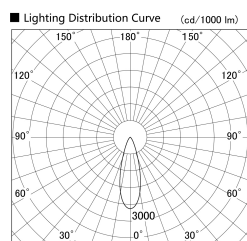

Item no. SD279-0930W9040

Series Name: AMMA High Power compact tracklight (SD279)

Installation	Track light
Type	Lens type Cylinder tracklight type (DC 48V)
Fixture wattage	10W
Beam angle	31deg
Color Temp.	4000K
CRI	Ra>90
Luminous	1006 lm
Body	Die-cast aluminum alloy
Body finish	White
Trim finish	White
Reflector finish	N/A
IP Rate	IP20
Light source	COB module
Input Voltage	DC 48V
Dimming Type	Non-dimmable
Certificate	CE, CCC
Cut Hole	N/A