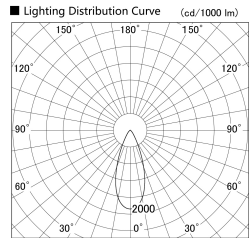

Item no. SD279-0940W9040

Series Name: AMMA High Power compact tracklight (SD279)

Installation	Track light
Type	Lens type Cylinder tracklight type (DC 48V)
Fixture wattage	10W
Beam angle	40deg
Color Temp.	4000K
CRI	Ra>90
Luminous	1038 lm
Body	Die-cast aluminum alloy
Body finish	White
Trim finish	White
Reflector finish	N/A
IP Rate	IP20
Light source	COB module
Input Voltage	DC 48V
Dimming Type	Non-dimmable
Certificate	CE, CCC
Cut Hole	N/A