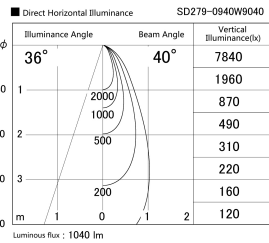

Item no. SD279-0940W9040

Series Name: AMMA High Power compact tracklight (SD279)

Installation	Track light
Type	Lens type Cylinder tracklight type (DC 48V)
Fixture wattage	10W
Beam angle	40deg
Color Temp.	4000K
CRI	Ra>90
Luminous	1038 lm
Body	Die-cast aluminum alloy
Body finish	White
Trim finish	White
Reflector finish	N/A
IP Rate	IP20
Light source	COB module
Input Voltage	DC 48V
Dimming Type	Non-dimmable
Certificate	CE, CCC
Cut Hole	N/A