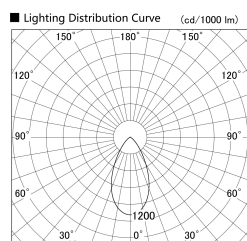

Item no. SD279-0955W9040

Series Name: AMMA High Power compact tracklight (SD279)

| | |
|------------------|---|
| Installation | Track light |
| Type | Lens type Cylinder tracklight type (DC 48V) |
| Fixture wattage | 10W |
| Beam angle | 53deg |
| Color Temp. | 4000K |
| CRI | Ra>90 |
| Luminous | 962 lm |
| Body | Die-cast aluminum alloy |
| Body finish | White |
| Trim finish | White |
| Reflector finish | N/A |
| IP Rate | IP20 |
| Light source | COB module |
| Input Voltage | DC 48V |
| Dimming Type | Non-dimmable |
| Certificate | CE, CCC |
| Cut Hole | N/A |