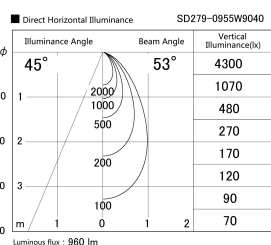

Item no. SD279-0955W9040

Series Name: AMMA High Power compact tracklight (SD279)

| | |
|------------------|---|
| Installation | Track light |
| Type | Lens type Cylinder tracklight type (DC 48V) |
| Fixture wattage | 10W |
| Beam angle | 53deg |
| Color Temp. | 4000K |
| CRI | Ra>90 |
| Luminous | 962 lm |
| Body | Die-cast aluminum alloy |
| Body finish | White |
| Trim finish | White |
| Reflector finish | N/A |
| IP Rate | IP20 |
| Light source | COB module |
| Input Voltage | DC 48V |
| Dimming Type | Non-dimmable |
| Certificate | CE, CCC |
| Cut Hole | N/A |