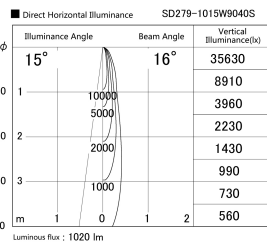

Item no. SD279-1015W9040S

Series Name: AMMA High Power compact tracklight (SD279)

Installation	Track light
Type	Lens type Cylinder tracklight type (DC 48V)
Fixture wattage	10W
Beam angle	16deg
Color Temp.	4000K
CRI	Ra>90
Luminous	1020 lm
Body	Die-cast aluminum alloy
Body finish	White
Trim finish	White
Reflector finish	N/A
IP Rate	IP20
Light source	COB module
Input Voltage	DC 48V
Dimming Type	Non-dimmable
Certificate	CE, CCC
Cut Hole	N/A