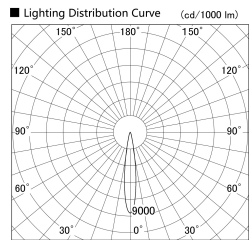

Item no. SD279-1015W9040S

Series Name: AMMA High Power compact tracklight (SD279)

Installation	Track light
Type	Lens type Cylinder tracklight type (DC 48V)
Fixture wattage	10W
Beam angle	16deg
Color Temp.	4000K
CRI	Ra>90
Luminous	1020 lm
Body	Die-cast aluminum alloy
Body finish	White
Trim finish	White
Reflector finish	N/A
IP Rate	IP20
Light source	COB module
Input Voltage	DC 48V
Dimming Type	Non-dimmable
Certificate	CE, CCC
Cut Hole	N/A