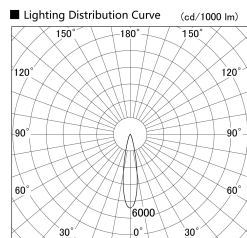

Item no. SD279-1020W9040S

Series Name: AMMA High Power compact tracklight (SD279)

Installation	Track light
Type	Lens type Cylinder tracklight type (DC 48V)
Fixture wattage	10W
Beam angle	21deg
Color Temp.	4000K
CRI	Ra>90
Luminous	1247 lm
Body	Die-cast aluminum alloy
Body finish	White
Trim finish	White
Reflector finish	N/A
IP Rate	IP20
Light source	COB module
Input Voltage	DC 48V
Dimming Type	Non-dimmable
Certificate	CE, CCC
Cut Hole	N/A