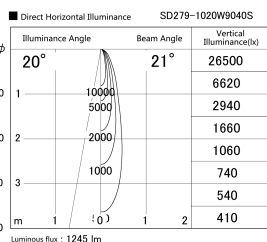

Item no. SD279-1020W9040S

Series Name: AMMA High Power compact tracklight (SD279)

Installation	Track light
Type	Lens type Cylinder tracklight type (DC 48V)
Fixture wattage	10W
Beam angle	21deg
Color Temp.	4000K
CRI	Ra>90
Luminous	1247 lm
Body	Die-cast aluminum alloy
Body finish	White
Trim finish	White
Reflector finish	N/A
IP Rate	IP20
Light source	COB module
Input Voltage	DC 48V
Dimming Type	Non-dimmable
Certificate	CE, CCC
Cut Hole	N/A