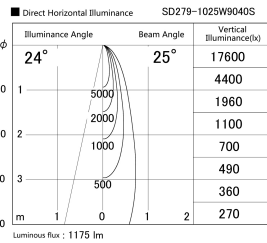

Item no. SD279-1025W9040S

Series Name: AMMA High Power compact tracklight (SD279)

|                  |   |
|------------------|---|
| Installation     | Track light                                 |
| Type             | Lens type Cylinder tracklight type (DC 48V) |
| Fixture wattage  | 10W   |
| Beam angle       | 25deg                                       |
| Color Temp.      | 4000K                                       |
| CRI              | Ra>90                                       |
| Luminous         | 1175 lm                                     |
| Body             | Die-cast aluminum alloy                     |
| Body finish      | White                                       |
| Trim finish      | White                                       |
| Reflector finish | N/A   |
| IP Rate          | IP20  |
| Light source     | COB module                                  |
| Input Voltage    | DC 48V                                      |
| Dimming Type     | Non-dimmable                                |
| Certificate      | CE, CCC                                     |
| Cut Hole         | N/A   |