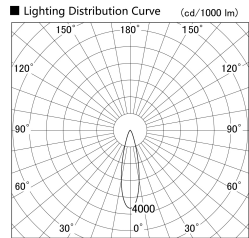

Item no. SD279-1025W9040S

Series Name: AMMA High Power compact tracklight (SD279)

|                  |   |
|------------------|---|
| Installation     | Track light                                 |
| Type             | Lens type Cylinder tracklight type (DC 48V) |
| Fixture wattage  | 10W   |
| Beam angle       | 25deg                                       |
| Color Temp.      | 4000K                                       |
| CRI              | Ra>90                                       |
| Luminous         | 1175 lm                                     |
| Body             | Die-cast aluminum alloy                     |
| Body finish      | White                                       |
| Trim finish      | White                                       |
| Reflector finish | N/A   |
| IP Rate          | IP20  |
| Light source     | COB module                                  |
| Input Voltage    | DC 48V                                      |
| Dimming Type     | Non-dimmable                                |
| Certificate      | CE, CCC                                     |
| Cut Hole         | N/A   |