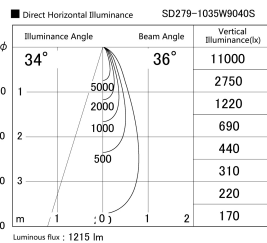

Item no. SD279-1035W9040S

Series Name: AMMA High Power compact tracklight (SD279)

Installation	Track light
Type	Lens type Cylinder tracklight type (DC 48V)
Fixture wattage	10W
Beam angle	36deg
Color Temp.	4000K
CRI	Ra>90
Luminous	1214 lm
Body	Die-cast aluminum alloy
Body finish	White
Trim finish	White
Reflector finish	N/A
IP Rate	IP20
Light source	COB module
Input Voltage	DC 48V
Dimming Type	Non-dimmable
Certificate	CE, CCC
Cut Hole	N/A