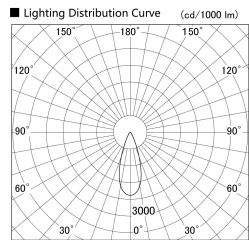

Item no. SD279-1035W9040S

Series Name: AMMA High Power compact tracklight (SD279)

Installation	Track light
Type	Lens type Cylinder tracklight type (DC 48V)
Fixture wattage	10W
Beam angle	36deg
Color Temp.	4000K
CRI	Ra>90
Luminous	1214 lm
Body	Die-cast aluminum alloy
Body finish	White
Trim finish	White
Reflector finish	N/A
IP Rate	IP20
Light source	COB module
Input Voltage	DC 48V
Dimming Type	Non-dimmable
Certificate	CE, CCC
Cut Hole	N/A