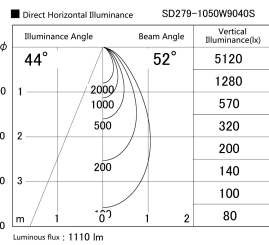

Item no. SD279-1050W9040S

Series Name: AMMA High Power compact tracklight (SD279)

Installation	Track light
Type	Lens type Cylinder tracklight type (DC 48V)
Fixture wattage	10W
Beam angle	52deg
Color Temp.	4000K
CRI	Ra>90
Luminous	1112 lm
Body	Die-cast aluminum alloy
Body finish	White
Trim finish	White
Reflector finish	N/A
IP Rate	IP20
Light source	COB module
Input Voltage	DC 48V
Dimming Type	Non-dimmable
Certificate	CE, CCC
Cut Hole	N/A