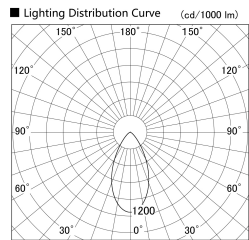

Item no. SD279-1050W9040S

Series Name: AMMA High Power compact tracklight (SD279)

Installation	Track light
Type	Lens type Cylinder tracklight type (DC 48V)
Fixture wattage	10W
Beam angle	52deg
Color Temp.	4000K
CRI	Ra>90
Luminous	1112 lm
Body	Die-cast aluminum alloy
Body finish	White
Trim finish	White
Reflector finish	N/A
IP Rate	IP20
Light source	COB module
Input Voltage	DC 48V
Dimming Type	Non-dimmable
Certificate	CE, CCC
Cut Hole	N/A