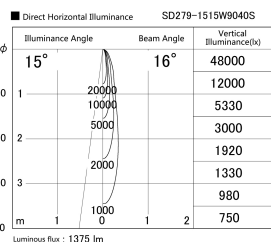

Item no. SD279-1515W9040S

Series Name: AMMA High Power compact tracklight (SD279)

Installation	Track light
Type	Lens type Cylinder tracklight type (DC 48V)
Fixture wattage	14W
Beam angle	16deg
Color Temp.	4000K
CRI	Ra>90
Luminous	1374 lm
Body	Die-cast aluminum alloy
Body finish	White
Trim finish	White
Reflector finish	N/A
IP Rate	IP20
Light source	COB module
Input Voltage	DC 48V
Dimming Type	Non-dimmable
Certificate	CE, CCC
Cut Hole	N/A