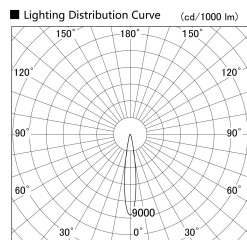

Item no. SD279-1515W9040S

Series Name: AMMA High Power compact tracklight (SD279)

Installation	Track light
Type	Lens type Cylinder tracklight type (DC 48V)
Fixture wattage	14W
Beam angle	16deg
Color Temp.	4000K
CRI	Ra>90
Luminous	1374 lm
Body	Die-cast aluminum alloy
Body finish	White
Trim finish	White
Reflector finish	N/A
IP Rate	IP20
Light source	COB module
Input Voltage	DC 48V
Dimming Type	Non-dimmable
Certificate	CE, CCC
Cut Hole	N/A