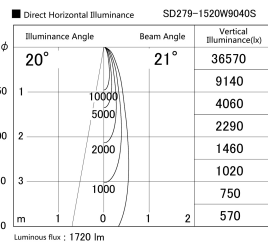

Item no. SD279-1520W9040S

Series Name: AMMA High Power compact tracklight (SD279)

Installation	Track light
Type	Lens type Cylinder tracklight type (DC 48V)
Fixture wattage	14W
Beam angle	21deg
Color Temp.	4000K
CRI	Ra>90
Luminous	1721 lm
Body	Die-cast aluminum alloy
Body finish	White
Trim finish	White
Reflector finish	N/A
IP Rate	IP20
Light source	COB module
Input Voltage	DC 48V
Dimming Type	Non-dimmable
Certificate	CE, CCC
Cut Hole	N/A