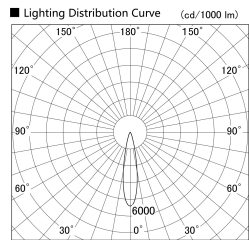

Item no. SD279-1520W9040S

Series Name: AMMA High Power compact tracklight (SD279)

Installation	Track light
Type	Lens type Cylinder tracklight type (DC 48V)
Fixture wattage	14W
Beam angle	21deg
Color Temp.	4000K
CRI	Ra>90
Luminous	1721 lm
Body	Die-cast aluminum alloy
Body finish	White
Trim finish	White
Reflector finish	N/A
IP Rate	IP20
Light source	COB module
Input Voltage	DC 48V
Dimming Type	Non-dimmable
Certificate	CE, CCC
Cut Hole	N/A