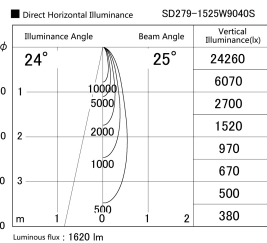

Item no. SD279-1525W9040S

Series Name: AMMA High Power compact tracklight (SD279)

Installation	Track light
Type	Lens type Cylinder tracklight type (DC 48V)
Fixture wattage	14W
Beam angle	25deg
Color Temp.	4000K
CRI	Ra>90
Luminous	1620 lm
Body	Die-cast aluminum alloy
Body finish	White
Trim finish	White
Reflector finish	N/A
IP Rate	IP20
Light source	COB module
Input Voltage	DC 48V
Dimming Type	Non-dimmable
Certificate	CE, CCC
Cut Hole	N/A