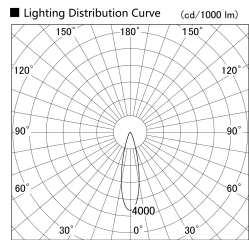

Item no. SD279-1525W9040S

Series Name: AMMA High Power compact tracklight (SD279)

Installation	Track light
Type	Lens type Cylinder tracklight type (DC 48V)
Fixture wattage	14W
Beam angle	25deg
Color Temp.	4000K
CRI	Ra>90
Luminous	1620 lm
Body	Die-cast aluminum alloy
Body finish	White
Trim finish	White
Reflector finish	N/A
IP Rate	IP20
Light source	COB module
Input Voltage	DC 48V
Dimming Type	Non-dimmable
Certificate	CE, CCC
Cut Hole	N/A