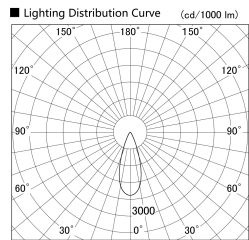

Item no. SD279-1535W9040S

Series Name: AMMA High Power compact tracklight (SD279)

| | |
|------------------|---|
| Installation | Track light |
| Type | Lens type Cylinder tracklight type (DC 48V) |
| Fixture wattage | 14W |
| Beam angle | 36deg |
| Color Temp. | 4000K |
| CRI | Ra>90 |
| Luminous | 1675 lm |
| Body | Die-cast aluminum alloy |
| Body finish | White |
| Trim finish | White |
| Reflector finish | N/A |
| IP Rate | IP20 |
| Light source | COB module |
| Input Voltage | DC 48V |
| Dimming Type | Non-dimmable |
| Certificate | CE, CCC |
| Cut Hole | N/A |