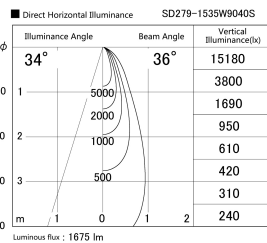

Item no. SD279-1535W9040S

Series Name: AMMA High Power compact tracklight (SD279)

| | |
|------------------|---|
| Installation | Track light |
| Type | Lens type Cylinder tracklight type (DC 48V) |
| Fixture wattage | 14W |
| Beam angle | 36deg |
| Color Temp. | 4000K |
| CRI | Ra>90 |
| Luminous | 1675 lm |
| Body | Die-cast aluminum alloy |
| Body finish | White |
| Trim finish | White |
| Reflector finish | N/A |
| IP Rate | IP20 |
| Light source | COB module |
| Input Voltage | DC 48V |
| Dimming Type | Non-dimmable |
| Certificate | CE, CCC |
| Cut Hole | N/A |