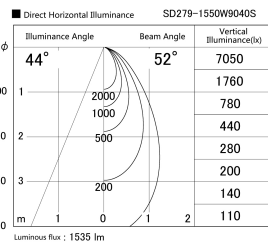

Item no. SD279-1550W9040S

Series Name: AMMA High Power compact tracklight (SD279)

Installation	Track light
Type	Lens type Cylinder tracklight type (DC 48V)
Fixture wattage	14W
Beam angle	52deg
Color Temp.	4000K
CRI	Ra>90
Luminous	1533 lm
Body	Die-cast aluminum alloy
Body finish	White
Trim finish	White
Reflector finish	N/A
IP Rate	IP20
Light source	COB module
Input Voltage	DC 48V
Dimming Type	Non-dimmable
Certificate	CE, CCC
Cut Hole	N/A