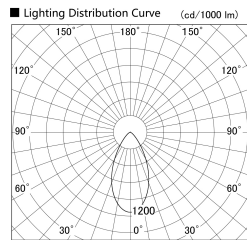

Item no. SD279-1550W9040S

Series Name: AMMA High Power compact tracklight (SD279)

Installation	Track light
Type	Lens type Cylinder tracklight type (DC 48V)
Fixture wattage	14W
Beam angle	52deg
Color Temp.	4000K
CRI	Ra>90
Luminous	1533 lm
Body	Die-cast aluminum alloy
Body finish	White
Trim finish	White
Reflector finish	N/A
IP Rate	IP20
Light source	COB module
Input Voltage	DC 48V
Dimming Type	Non-dimmable
Certificate	CE, CCC
Cut Hole	N/A