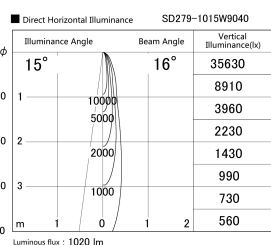

Item no. SD279-1015W9040

Series Name: AMMA High Power compact tracklight (SD279)

Installation	Track light
Type	Lens type Cylinder tracklight type (DC 48V)
Fixture wattage	10W
Beam angle	16deg
Color Temp.	4000K
CRI	Ra>90
Luminous	1020 lm
Body	Die-cast aluminum alloy
Body finish	White
Trim finish	White
Reflector finish	N/A
IP Rate	IP20
Light source	COB module
Input Voltage	DC 48V
Dimming Type	Non-dimmable
Certificate	CE, CCC
Cut Hole	N/A