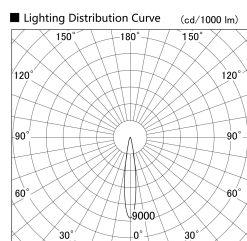

Item no. SD279-1015W9040

Series Name: AMMA High Power compact tracklight (SD279)

Installation	Track light
Type	Lens type Cylinder tracklight type (DC 48V)
Fixture wattage	10W
Beam angle	16deg
Color Temp.	4000K
CRI	Ra>90
Luminous	1020 lm
Body	Die-cast aluminum alloy
Body finish	White
Trim finish	White
Reflector finish	N/A
IP Rate	IP20
Light source	COB module
Input Voltage	DC 48V
Dimming Type	Non-dimmable
Certificate	CE, CCC
Cut Hole	N/A