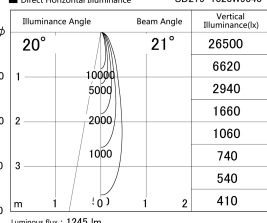

Item no. SD279-1020W9040

Series Name: AMMA High Power compact tracklight (SD279)

■ Lighting Distribution Curve (cd/1000 lm)

Installation	Track light
Type	Lens type Cylinder tracklight type (DC 48V)
Fixture wattage	10W
Beam angle	21deg
Color Temp.	4000K
CRI	Ra>90
Luminous	1247 lm
Body	Die-cast aluminum alloy
Body finish	White
Trim finish	White
Reflector finish	N/A
IP Rate	IP20
Light source	COB module
Input Voltage	DC 48V
Dimming Type	Non-dimmable
Certificate	CE, CCC
Cut Hole	N/A