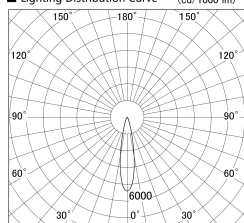

■ Lighting Distribution Curve (cd/1000 lm)