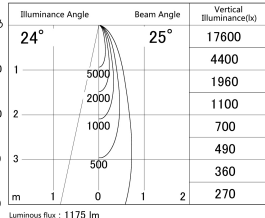

Item no. SD279-1025W9040

Series Name: AMMA High Power compact tracklight (SD279)

■ Lighting Distribution Curve (cd/1000 lm)

Installation	Track light
Type	Lens type Cylinder tracklight type (DC 48V)
Fixture wattage	10W
Beam angle	25deg
Color Temp.	4000K
CRI	Ra>90
Luminous	1175 lm
Body	Die-cast aluminum alloy
Body finish	White
Trim finish	White
Reflector finish	N/A
IP Rate	IP20
Light source	COB module
Input Voltage	DC 48V
Dimming Type	Non-dimmable
Certificate	CE, CCC
Cut Hole	N/A