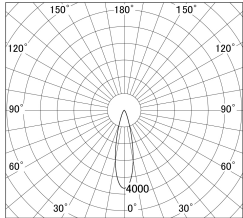

■ Lighting Distribution Curve (cd/1000 lm)