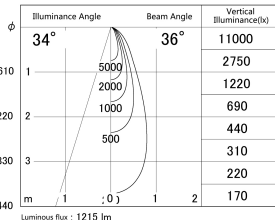

Item no. SD279-1035W9040

Series Name: AMMA High Power compact tracklight (SD279)

■ Lighting Distribution Curve (cd/1000 lm)

■ Direct Horizontal Illuminance SD279-1035W9040

Installation	Track light
Type	Lens type Cylinder tracklight type (DC 48V)
Fixture wattage	10W
Beam angle	36deg
Color Temp.	4000K
CRI	Ra>90
Luminous	1214 lm
Body	Die-cast aluminum alloy
Body finish	White
Trim finish	White
Reflector finish	N/A
IP Rate	IP20
Light source	COB module
Input Voltage	DC 48V
Dimming Type	Non-dimmable
Certificate	CE, CCC
Cut Hole	N/A