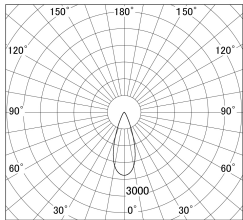

Item no. SD279-1035W9040

Series Name: AMMA High Power compact tracklight (SD279)

■ Lighting Distribution Curve (cd/1000 lm)

■ Direct Horizontal Illuminance SD279-1035W9040

Installation	Track light
Type	Lens type Cylinder tracklight type (DC 48V)
Fixture wattage	10W
Beam angle	36deg
Color Temp.	4000K
CRI	Ra>90
Luminous	1214 lm
Body	Die-cast aluminum alloy
Body finish	White
Trim finish	White
Reflector finish	N/A
IP Rate	IP20
Light source	COB module
Input Voltage	DC 48V
Dimming Type	Non-dimmable
Certificate	CE, CCC
Cut Hole	N/A