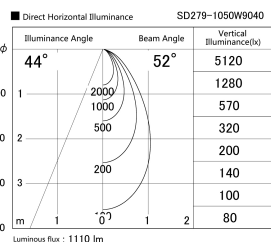

Item no. SD279-1050W9040

Series Name: AMMA High Power compact tracklight (SD279)

Installation	Track light
Type	Lens type Cylinder tracklight type (DC 48V)
Fixture wattage	10W
Beam angle	52deg
Color Temp.	4000K
CRI	Ra>90
Luminous	1112 lm
Body	Die-cast aluminum alloy
Body finish	White
Trim finish	White
Reflector finish	N/A
IP Rate	IP20
Light source	COB module
Input Voltage	DC 48V
Dimming Type	Non-dimmable
Certificate	CE, CCC
Cut Hole	N/A