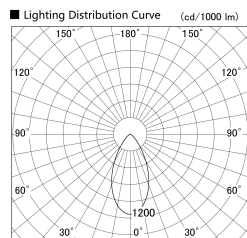

Item no. SD279-1050W9040

Series Name: AMMA High Power compact tracklight (SD279)

Installation	Track light
Type	Lens type Cylinder tracklight type (DC 48V)
Fixture wattage	10W
Beam angle	52deg
Color Temp.	4000K
CRI	Ra>90
Luminous	1112 lm
Body	Die-cast aluminum alloy
Body finish	White
Trim finish	White
Reflector finish	N/A
IP Rate	IP20
Light source	COB module
Input Voltage	DC 48V
Dimming Type	Non-dimmable
Certificate	CE, CCC
Cut Hole	N/A