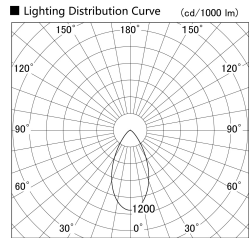

Item no. SD279-1050W9040

Series Name: AMMA High Power compact tracklight (SD279)

Installation	Track light
Type	Lens type Cylinder tracklight type (DC 48V)
Fixture wattage	10W
Beam angle	52deg
Color Temp.	4000K
CRI	Ra>90
Luminous	1112 lm
Body	Die-cast aluminum alloy
Body finish	White
Trim finish	White
Reflector finish	N/A
IP Rate	IP20
Light source	COB module
Input Voltage	DC 48V
Dimming Type	Non-dimmable
Certificate	CE, CCC
Cut Hole	N/A