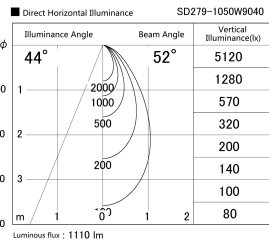

Item no. SD279-1050W9040

Series Name: AMMA High Power compact tracklight (SD279)

Installation	Track light
Type	Lens type Cylinder tracklight type (DC 48V)
Fixture wattage	10W
Beam angle	52deg
Color Temp.	4000K
CRI	Ra>90
Luminous	1112 lm
Body	Die-cast aluminum alloy
Body finish	White
Trim finish	White
Reflector finish	N/A
IP Rate	IP20
Light source	COB module
Input Voltage	DC 48V
Dimming Type	Non-dimmable
Certificate	CE, CCC
Cut Hole	N/A