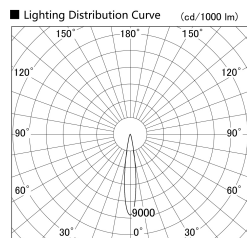

Item no. SD279-1515W9040

Series Name: AMMA High Power compact tracklight (SD279)

Installation	Track light
Type	Lens type Cylinder tracklight type (DC 48V)
Fixture wattage	14W
Beam angle	16deg
Color Temp.	4000K
CRI	Ra>90
Luminous	1374 lm
Body	Die-cast aluminum alloy
Body finish	White
Trim finish	White
Reflector finish	N/A
IP Rate	IP20
Light source	COB module
Input Voltage	DC 48V
Dimming Type	Non-dimmable
Certificate	CE, CCC
Cut Hole	N/A