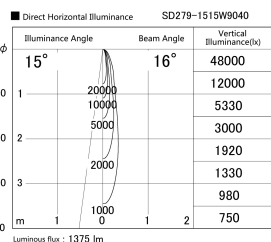

Item no. SD279-1515W9040

Series Name: AMMA High Power compact tracklight (SD279)

Installation	Track light
Type	Lens type Cylinder tracklight type (DC 48V)
Fixture wattage	14W
Beam angle	16deg
Color Temp.	4000K
CRI	Ra>90
Luminous	1374 lm
Body	Die-cast aluminum alloy
Body finish	White
Trim finish	White
Reflector finish	N/A
IP Rate	IP20
Light source	COB module
Input Voltage	DC 48V
Dimming Type	Non-dimmable
Certificate	CE, CCC
Cut Hole	N/A