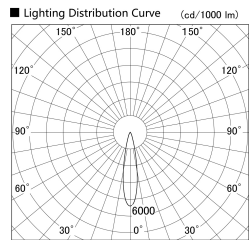

Item no. SD279-1520W9040

Series Name: AMMA High Power compact tracklight (SD279)

Installation	Track light
Type	Lens type Cylinder tracklight type (DC 48V)
Fixture wattage	14W
Beam angle	21deg
Color Temp.	4000K
CRI	Ra>90
Luminous	1721 lm
Body	Die-cast aluminum alloy
Body finish	White
Trim finish	White
Reflector finish	N/A
IP Rate	IP20
Light source	COB module
Input Voltage	DC 48V
Dimming Type	Non-dimmable
Certificate	CE, CCC
Cut Hole	N/A