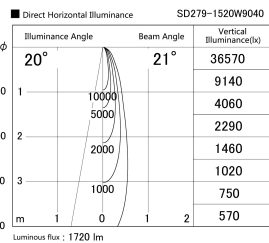

Item no. SD279-1520W9040

Series Name: AMMA High Power compact tracklight (SD279)

Installation	Track light
Type	Lens type Cylinder tracklight type (DC 48V)
Fixture wattage	14W
Beam angle	21deg
Color Temp.	4000K
CRI	Ra>90
Luminous	1721 lm
Body	Die-cast aluminum alloy
Body finish	White
Trim finish	White
Reflector finish	N/A
IP Rate	IP20
Light source	COB module
Input Voltage	DC 48V
Dimming Type	Non-dimmable
Certificate	CE, CCC
Cut Hole	N/A