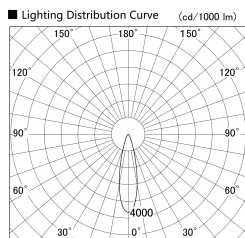

Item no. SD279-1525W9040

Series Name: AMMA High Power compact tracklight (SD279)

Installation	Track light
Type	Lens type Cylinder tracklight type (DC 48V)
Fixture wattage	14W
Beam angle	25deg
Color Temp.	4000K
CRI	Ra>90
Luminous	1620 lm
Body	Die-cast aluminum alloy
Body finish	White
Trim finish	White
Reflector finish	N/A
IP Rate	IP20
Light source	COB module
Input Voltage	DC 48V
Dimming Type	Non-dimmable
Certificate	CE, CCC
Cut Hole	N/A