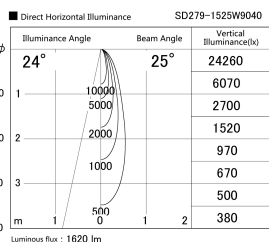

Item no. SD279-1525W9040

Series Name: AMMA High Power compact tracklight (SD279)

Installation	Track light
Type	Lens type Cylinder tracklight type (DC 48V)
Fixture wattage	14W
Beam angle	25deg
Color Temp.	4000K
CRI	Ra>90
Luminous	1620 lm
Body	Die-cast aluminum alloy
Body finish	White
Trim finish	White
Reflector finish	N/A
IP Rate	IP20
Light source	COB module
Input Voltage	DC 48V
Dimming Type	Non-dimmable
Certificate	CE, CCC
Cut Hole	N/A