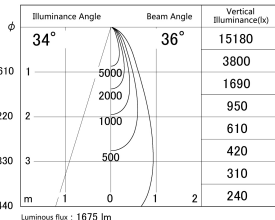

Item no. SD279-1535W9040

Series Name: AMMA High Power compact tracklight (SD279)

■ Lighting Distribution Curve (cd/1000 lm)

Installation	Track light
Type	Lens type Cylinder tracklight type (DC 48V)
Fixture wattage	14W
Beam angle	36deg
Color Temp.	4000K
CRI	Ra>90
Luminous	1675 lm
Body	Die-cast aluminum alloy
Body finish	White
Trim finish	White
Reflector finish	N/A
IP Rate	IP20
Light source	COB module
Input Voltage	DC 48V
Dimming Type	Non-dimmable
Certificate	CE, CCC
Cut Hole	N/A