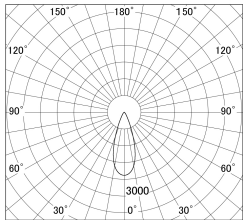

■ Lighting Distribution Curve (cd/1000 lm)