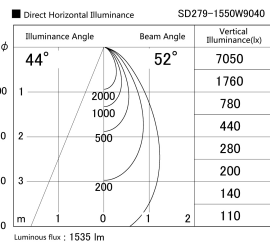

Item no. SD279-1550W9040

Series Name: AMMA High Power compact tracklight (SD279)

Installation	Track light
Type	Lens type Cylinder tracklight type (DC 48V)
Fixture wattage	14W
Beam angle	52deg
Color Temp.	4000K
CRI	Ra>90
Luminous	1533 lm
Body	Die-cast aluminum alloy
Body finish	White
Trim finish	White
Reflector finish	N/A
IP Rate	IP20
Light source	COB module
Input Voltage	DC 48V
Dimming Type	Non-dimmable
Certificate	CE, CCC
Cut Hole	N/A