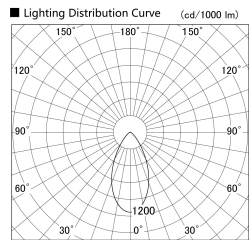

Item no. SD279-1550W9040

Series Name: AMMA High Power compact tracklight (SD279)

Installation	Track light
Type	Lens type Cylinder tracklight type (DC 48V)
Fixture wattage	14W
Beam angle	52deg
Color Temp.	4000K
CRI	Ra>90
Luminous	1533 lm
Body	Die-cast aluminum alloy
Body finish	White
Trim finish	White
Reflector finish	N/A
IP Rate	IP20
Light source	COB module
Input Voltage	DC 48V
Dimming Type	Non-dimmable
Certificate	CE, CCC
Cut Hole	N/A