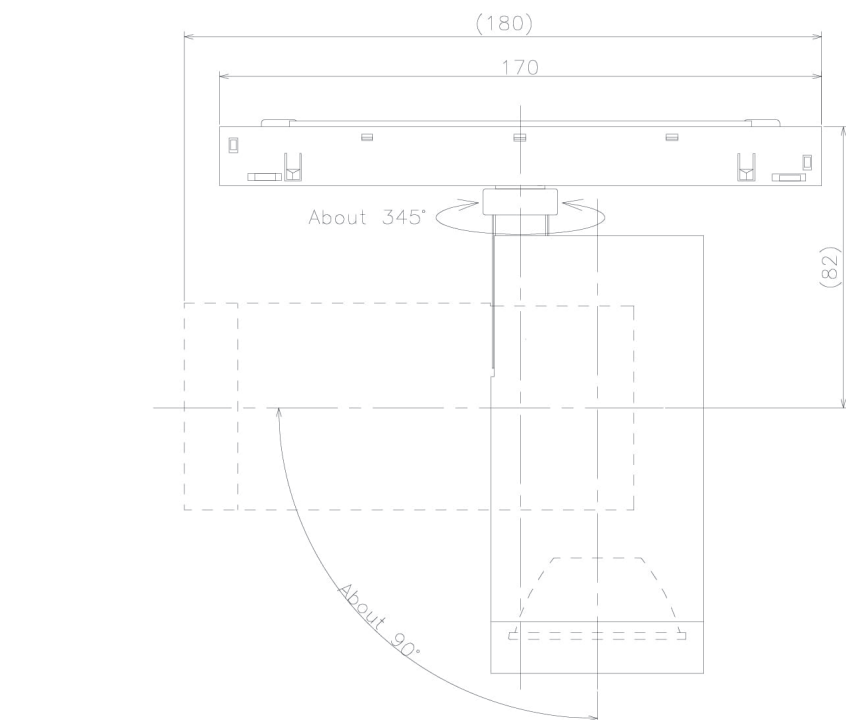

Item no. SD279-2020W9040

Series Name: AMMA High Power compact tracklight (SD279)

Lighting Distribution Curve (cd/1000 lm)

Installation	Track light
Type	Lens type Cylinder tracklight type (DC 48V)
Fixture wattage	21W
Beam angle	21deg
Color Temp.	4000K
CRI	Ra>90
Luminous	2402 lm
Body	Die-cast aluminum alloy
Body finish	White
Trim finish	White
Reflector finish	N/A
IP Rate	IP20
Light source	COB module
Input Voltage	DC 48V
Dimming Type	Non-dimmable
Certificate	CE, CCC
Cut Hole	N/A