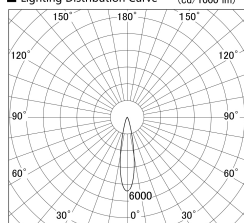

Lighting Distribution Curve (cd/1000 lm)