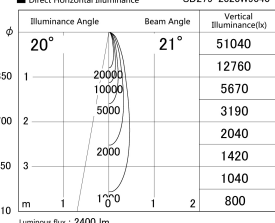

Item no. SD279-2020W9040

Series Name: AMMA High Power compact tracklight (SD279)

Lighting Distribution Curve (cd/1000 lm)

Installation	Track light
Type	Lens type Cylinder tracklight type (DC 48V)
Fixture wattage	21W
Beam angle	21deg
Color Temp.	4000K
CRI	Ra>90
Luminous	2402 lm
Body	Die-cast aluminum alloy
Body finish	White
Trim finish	White
Reflector finish	N/A
IP Rate	IP20
Light source	COB module
Input Voltage	DC 48V
Dimming Type	Non-dimmable
Certificate	CE, CCC
Cut Hole	N/A