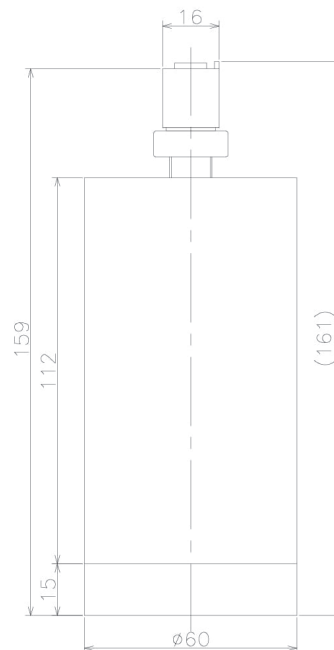

Item no. SD279-2020W9040

Series Name: AMMA High Power compact tracklight (SD279)

Lighting Distribution Curve (cd/1000 lm)

Installation	Track light
Type	Lens type Cylinder tracklight type (DC 48V)
Fixture wattage	21W
Beam angle	21deg
Color Temp.	4000K
CRI	Ra>90
Luminous	2402 lm
Body	Die-cast aluminum alloy
Body finish	White
Trim finish	White
Reflector finish	N/A
IP Rate	IP20
Light source	COB module
Input Voltage	DC 48V
Dimming Type	Non-dimmable
Certificate	CE, CCC
Cut Hole	N/A