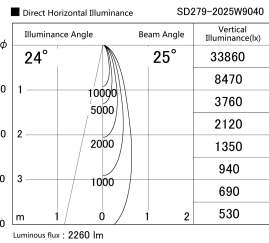

Item no. SD279-2025W9040

Series Name: AMMA High Power compact tracklight (SD279)

Installation	Track light
Type	Lens type Cylinder tracklight type (DC 48V)
Fixture wattage	21W
Beam angle	25deg
Color Temp.	4000K
CRI	Ra>90
Luminous	2261 lm
Body	Die-cast aluminum alloy
Body finish	White
Trim finish	White
Reflector finish	N/A
IP Rate	IP20
Light source	COB module
Input Voltage	DC 48V
Dimming Type	Non-dimmable
Certificate	CE, CCC
Cut Hole	N/A