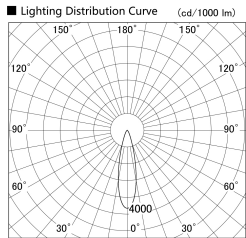

Item no. SD279-2025W9040

Series Name: AMMA High Power compact tracklight (SD279)

Installation	Track light
Type	Lens type Cylinder tracklight type (DC 48V)
Fixture wattage	21W
Beam angle	25deg
Color Temp.	4000K
CRI	Ra>90
Luminous	2261 lm
Body	Die-cast aluminum alloy
Body finish	White
Trim finish	White
Reflector finish	N/A
IP Rate	IP20
Light source	COB module
Input Voltage	DC 48V
Dimming Type	Non-dimmable
Certificate	CE, CCC
Cut Hole	N/A