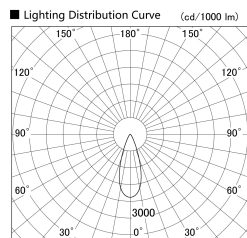

Item no. SD279-2035W9040

Series Name: AMMA High Power compact tracklight (SD279)

Installation	Track light
Type	Lens type Cylinder tracklight type (DC 48V)
Fixture wattage	21W
Beam angle	36deg
Color Temp.	4000K
CRI	Ra>90
Luminous	2337 lm
Body	Die-cast aluminum alloy
Body finish	White
Trim finish	White
Reflector finish	N/A
IP Rate	IP20
Light source	COB module
Input Voltage	DC 48V
Dimming Type	Non-dimmable
Certificate	CE, CCC
Cut Hole	N/A