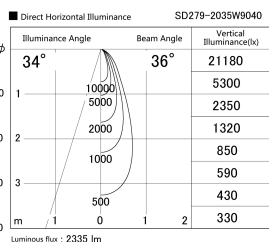

Item no. SD279-2035W9040

Series Name: AMMA High Power compact tracklight (SD279)

Installation	Track light
Type	Lens type Cylinder tracklight type (DC 48V)
Fixture wattage	21W
Beam angle	36deg
Color Temp.	4000K
CRI	Ra>90
Luminous	2337 lm
Body	Die-cast aluminum alloy
Body finish	White
Trim finish	White
Reflector finish	N/A
IP Rate	IP20
Light source	COB module
Input Voltage	DC 48V
Dimming Type	Non-dimmable
Certificate	CE, CCC
Cut Hole	N/A