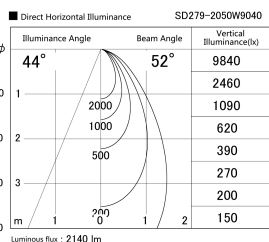

Item no. SD279-2050W9040

Series Name: AMMA High Power compact tracklight (SD279)

|                  |   |
|------------------|---|
| Installation     | Track light                                 |
| Type             | Lens type Cylinder tracklight type (DC 48V) |
| Fixture wattage  | 21W   |
| Beam angle       | 52deg                                       |
| Color Temp.      | 4000K                                       |
| CRI              | Ra>90                                       |
| Luminous         | 2140 lm                                     |
| Body             | Die-cast aluminum alloy                     |
| Body finish      | White                                       |
| Trim finish      | White                                       |
| Reflector finish | N/A   |
| IP Rate          | IP20  |
| Light source     | COB module                                  |
| Input Voltage    | DC 48V                                      |
| Dimming Type     | Non-dimmable                                |
| Certificate      | CE, CCC                                     |
| Cut Hole         | N/A   |