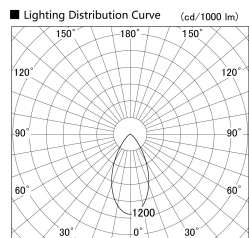

Item no. SD279-2050W9040

Series Name: AMMA High Power compact tracklight (SD279)

|                  |   |
|------------------|---|
| Installation     | Track light                                 |
| Type             | Lens type Cylinder tracklight type (DC 48V) |
| Fixture wattage  | 21W   |
| Beam angle       | 52deg                                       |
| Color Temp.      | 4000K                                       |
| CRI              | Ra>90                                       |
| Luminous         | 2140 lm                                     |
| Body             | Die-cast aluminum alloy                     |
| Body finish      | White                                       |
| Trim finish      | White                                       |
| Reflector finish | N/A   |
| IP Rate          | IP20  |
| Light source     | COB module                                  |
| Input Voltage    | DC 48V                                      |
| Dimming Type     | Non-dimmable                                |
| Certificate      | CE, CCC                                     |
| Cut Hole         | N/A   |