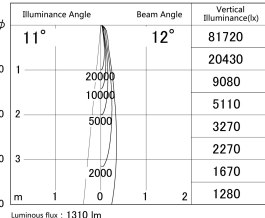

Item no. SD279-1610W9040

Series Name: AMMA High Power compact tracklight (SD279)

■ Lighting Distribution Curve (cd/1000 lm)

Installation	Track light
Type	Lens type Cylinder tracklight type (DC 48V)
Fixture wattage	14W
Beam angle	12deg
Color Temp.	4000K
CRI	Ra>90
Luminous	1310 lm
Body	Die-cast aluminum alloy
Body finish	White
Trim finish	White
Reflector finish	N/A
IP Rate	IP20
Light source	COB module
Input Voltage	DC 48V
Dimming Type	Non-dimmable
Certificate	CE, CCC
Cut Hole	N/A