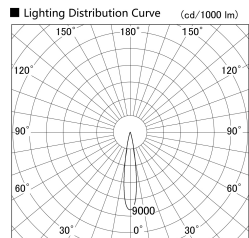

Item no. SD279-1615W9040

Series Name: AMMA High Power compact tracklight (SD279)

Installation	Track light
Type	Lens type Cylinder tracklight type (DC 48V)
Fixture wattage	14W
Beam angle	17deg
Color Temp.	4000K
CRI	Ra>90
Luminous	1697 lm
Body	Die-cast aluminum alloy
Body finish	White
Trim finish	White
Reflector finish	N/A
IP Rate	IP20
Light source	COB module
Input Voltage	DC 48V
Dimming Type	Non-dimmable
Certificate	CE, CCC
Cut Hole	N/A