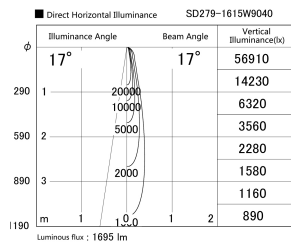

Item no. SD279-1615W9040

Series Name: AMMA High Power compact tracklight (SD279)

Installation	Track light
Type	Lens type Cylinder tracklight type (DC 48V)
Fixture wattage	14W
Beam angle	17deg
Color Temp.	4000K
CRI	Ra>90
Luminous	1697 lm
Body	Die-cast aluminum alloy
Body finish	White
Trim finish	White
Reflector finish	N/A
IP Rate	IP20
Light source	COB module
Input Voltage	DC 48V
Dimming Type	Non-dimmable
Certificate	CE, CCC
Cut Hole	N/A