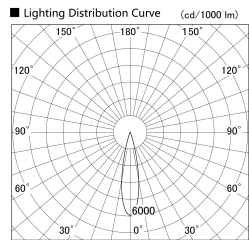

Item no. SD279-1625W9040

Series Name: AMMA High Power compact tracklight (SD279)

Installation	Track light
Type	Lens type Cylinder tracklight type (DC 48V)
Fixture wattage	14W
Beam angle	22deg
Color Temp.	4000K
CRI	Ra>90
Luminous	1762 lm
Body	Die-cast aluminum alloy
Body finish	White
Trim finish	White
Reflector finish	N/A
IP Rate	IP20
Light source	COB module
Input Voltage	DC 48V
Dimming Type	Non-dimmable
Certificate	CE, CCC
Cut Hole	N/A