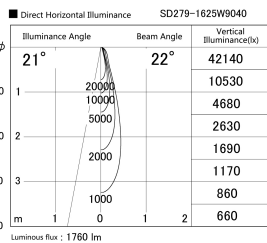

Item no. SD279-1625W9040

Series Name: AMMA High Power compact tracklight (SD279)

Installation	Track light
Type	Lens type Cylinder tracklight type (DC 48V)
Fixture wattage	14W
Beam angle	22deg
Color Temp.	4000K
CRI	Ra>90
Luminous	1762 lm
Body	Die-cast aluminum alloy
Body finish	White
Trim finish	White
Reflector finish	N/A
IP Rate	IP20
Light source	COB module
Input Voltage	DC 48V
Dimming Type	Non-dimmable
Certificate	CE, CCC
Cut Hole	N/A