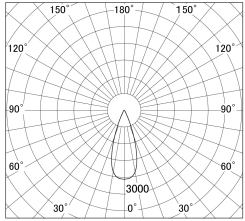

■ Lighting Distribution Curve (cd/1000 lm)