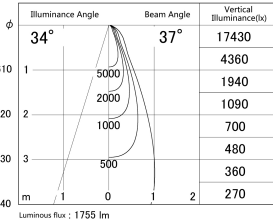

Item no. SD279-1635W9040

Series Name: AMMA High Power compact tracklight (SD279)

■ Lighting Distribution Curve (cd/1000 lm)

Installation	Track light
Type	Lens type Cylinder tracklight type (DC 48V)
Fixture wattage	14W
Beam angle	37deg
Color Temp.	4000K
CRI	Ra>90
Luminous	1753 lm
Body	Die-cast aluminum alloy
Body finish	White
Trim finish	White
Reflector finish	N/A
IP Rate	IP20
Light source	COB module
Input Voltage	DC 48V
Dimming Type	Non-dimmable
Certificate	CE, CCC
Cut Hole	N/A