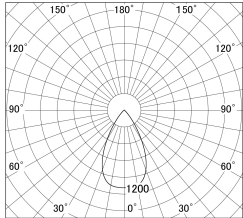

■ Lighting Distribution Curve (cd/1000 lm)