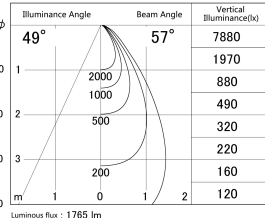

Item no. SD279-1655W9040

Series Name: AMMA High Power compact tracklight (SD279)

■ Lighting Distribution Curve (cd/1000 lm)

Installation	Track light
Type	Lens type Cylinder tracklight type (DC 48V)
Fixture wattage	14W
Beam angle	57deg
Color Temp.	4000K
CRI	Ra>90
Luminous	1765 lm
Body	Die-cast aluminum alloy
Body finish	White
Trim finish	White
Reflector finish	N/A
IP Rate	IP20
Light source	COB module
Input Voltage	DC 48V
Dimming Type	Non-dimmable
Certificate	CE, CCC
Cut Hole	N/A