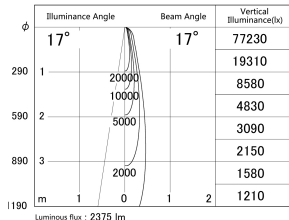

Item no. SD279-2115W9040

Series Name: AMMA High Power compact tracklight (SD279)

■ Lighting Distribution Curve (cd/1000 lm)

Installation	Track light
Type	Lens type Cylinder tracklight type (DC 48V)
Fixture wattage	21W
Beam angle	17deg
Color Temp.	4000K
CRI	Ra>90
Luminous	2373 lm
Body	Die-cast aluminum alloy
Body finish	White
Trim finish	White
Reflector finish	N/A
IP Rate	IP20
Light source	COB module
Input Voltage	DC 48V
Dimming Type	Non-dimmable
Certificate	CE, CCC
Cut Hole	N/A