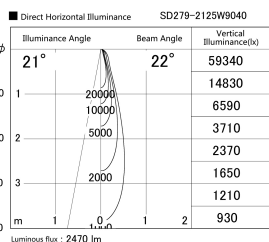

Item no. SD279-2125W9040

Series Name: AMMA High Power compact tracklight (SD279)

Installation	Track light
Type	Lens type Cylinder tracklight type (DC 48V)
Fixture wattage	21W
Beam angle	22deg
Color Temp.	4000K
CRI	Ra>90
Luminous	2470 lm
Body	Die-cast aluminum alloy
Body finish	White
Trim finish	White
Reflector finish	N/A
IP Rate	IP20
Light source	COB module
Input Voltage	DC 48V
Dimming Type	Non-dimmable
Certificate	CE, CCC
Cut Hole	N/A