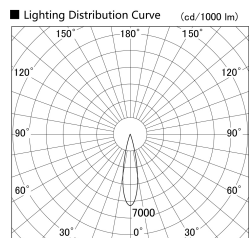

Item no. SD279-2125W9040

Series Name: AMMA High Power compact tracklight (SD279)

Installation	Track light
Type	Lens type Cylinder tracklight type (DC 48V)
Fixture wattage	21W
Beam angle	22deg
Color Temp.	4000K
CRI	Ra>90
Luminous	2470 lm
Body	Die-cast aluminum alloy
Body finish	White
Trim finish	White
Reflector finish	N/A
IP Rate	IP20
Light source	COB module
Input Voltage	DC 48V
Dimming Type	Non-dimmable
Certificate	CE, CCC
Cut Hole	N/A