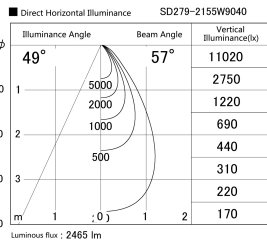

Item no. SD279-2155W9040

Series Name: AMMA High Power compact tracklight (SD279)

Installation	Track light
Type	Lens type Cylinder tracklight type (DC 48V)
Fixture wattage	21W
Beam angle	57deg
Color Temp.	4000K
CRI	Ra>90
Luminous	2467 lm
Body	Die-cast aluminum alloy
Body finish	White
Trim finish	White
Reflector finish	N/A
IP Rate	IP20
Light source	COB module
Input Voltage	DC 48V
Dimming Type	Non-dimmable
Certificate	CE, CCC
Cut Hole	N/A