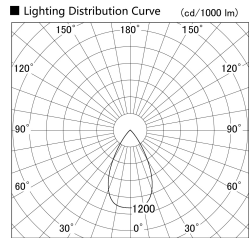

Item no. SD279-2155W9040

Series Name: AMMA High Power compact tracklight (SD279)

Installation	Track light
Type	Lens type Cylinder tracklight type (DC 48V)
Fixture wattage	21W
Beam angle	57deg
Color Temp.	4000K
CRI	Ra>90
Luminous	2467 lm
Body	Die-cast aluminum alloy
Body finish	White
Trim finish	White
Reflector finish	N/A
IP Rate	IP20
Light source	COB module
Input Voltage	DC 48V
Dimming Type	Non-dimmable
Certificate	CE, CCC
Cut Hole	N/A