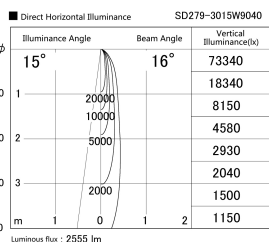

Item no. SD279-3015W9040

Series Name: AMMA High Power compact tracklight (SD279)

Installation	Track light
Type	Lens type Cylinder tracklight type (DC 48V)
Fixture wattage	28W
Beam angle	16deg
Color Temp.	4000K
CRI	Ra>90
Luminous	2554 lm
Body	Die-cast aluminum alloy
Body finish	White
Trim finish	White
Reflector finish	N/A
IP Rate	IP20
Light source	COB module
Input Voltage	DC 48V
Dimming Type	Non-dimmable
Certificate	CE, CCC
Cut Hole	N/A