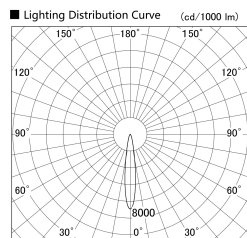

Item no. SD279-3015W9040

Series Name: AMMA High Power compact tracklight (SD279)

Installation	Track light
Type	Lens type Cylinder tracklight type (DC 48V)
Fixture wattage	28W
Beam angle	16deg
Color Temp.	4000K
CRI	Ra>90
Luminous	2554 lm
Body	Die-cast aluminum alloy
Body finish	White
Trim finish	White
Reflector finish	N/A
IP Rate	IP20
Light source	COB module
Input Voltage	DC 48V
Dimming Type	Non-dimmable
Certificate	CE, CCC
Cut Hole	N/A