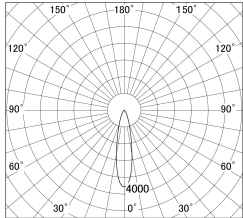

■ Lighting Distribution Curve (cd/1000 lm)