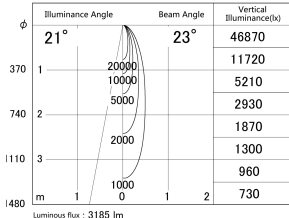

Item no. SD279-3025W9040

Series Name: AMMA High Power compact tracklight (SD279)

■ Lighting Distribution Curve (cd/1000 lm)

Installation	Track light
Type	Lens type Cylinder tracklight type (DC 48V)
Fixture wattage	28W
Beam angle	23deg
Color Temp.	4000K
CRI	Ra>90
Luminous	3184 lm
Body	Die-cast aluminum alloy
Body finish	White
Trim finish	White
Reflector finish	N/A
IP Rate	IP20
Light source	COB module
Input Voltage	DC 48V
Dimming Type	Non-dimmable
Certificate	CE, CCC
Cut Hole	N/A