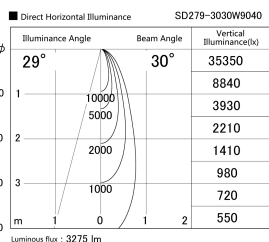

Item no. SD279-3030W9040

Series Name: AMMA High Power compact tracklight (SD279)

Installation	Track light
Type	Lens type Cylinder tracklight type (DC 48V)
Fixture wattage	28W
Beam angle	30deg
Color Temp.	4000K
CRI	Ra>90
Luminous	3277 lm
Body	Die-cast aluminum alloy
Body finish	White
Trim finish	White
Reflector finish	N/A
IP Rate	IP20
Light source	COB module
Input Voltage	DC 48V
Dimming Type	Non-dimmable
Certificate	CE, CCC
Cut Hole	N/A