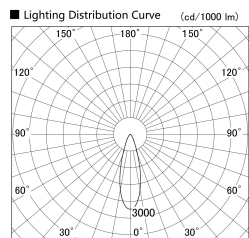

Item no. SD279-3030W9040

Series Name: AMMA High Power compact tracklight (SD279)

Installation	Track light
Type	Lens type Cylinder tracklight type (DC 48V)
Fixture wattage	28W
Beam angle	30deg
Color Temp.	4000K
CRI	Ra>90
Luminous	3277 lm
Body	Die-cast aluminum alloy
Body finish	White
Trim finish	White
Reflector finish	N/A
IP Rate	IP20
Light source	COB module
Input Voltage	DC 48V
Dimming Type	Non-dimmable
Certificate	CE, CCC
Cut Hole	N/A