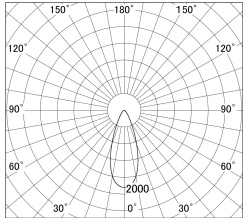

■ Lighting Distribution Curve (cd/1000 lm)