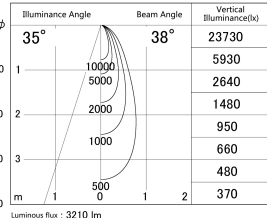

Item no. SD279-3040W9040

Series Name: AMMA High Power compact tracklight (SD279)

■ Lighting Distribution Curve (cd/1000 lm)

Installation	Track light
Type	Lens type Cylinder tracklight type (DC 48V)
Fixture wattage	28W
Beam angle	38deg
Color Temp.	4000K
CRI	Ra>90
Luminous	3208 lm
Body	Die-cast aluminum alloy
Body finish	White
Trim finish	White
Reflector finish	N/A
IP Rate	IP20
Light source	COB module
Input Voltage	DC 48V
Dimming Type	Non-dimmable
Certificate	CE, CCC
Cut Hole	N/A