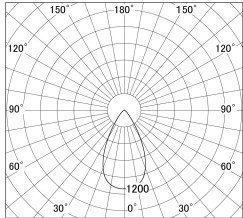

■ Lighting Distribution Curve (cd/1000 lm)