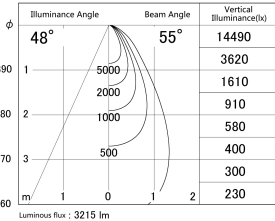

Item no. SD279-3055W9040

Series Name: AMMA High Power compact tracklight (SD279)

■ Lighting Distribution Curve (cd/1000 lm)

Installation	Track light
Type	Lens type Cylinder tracklight type (DC 48V)
Fixture wattage	28W
Beam angle	55deg
Color Temp.	4000K
CRI	Ra>90
Luminous	3213 lm
Body	Die-cast aluminum alloy
Body finish	White
Trim finish	White
Reflector finish	N/A
IP Rate	IP20
Light source	COB module
Input Voltage	DC 48V
Dimming Type	Non-dimmable
Certificate	CE, CCC
Cut Hole	N/A