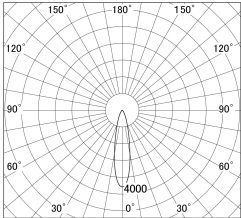

■ Lighting Distribution Curve (cd/1000 lm)