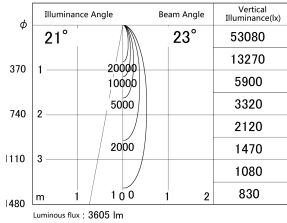

Item no. SD279-3525W9040

Series Name: AMMA High Power compact tracklight (SD279)

■ Lighting Distribution Curve (cd/1000 lm)

Installation	Track light
Type	Lens type Cylinder tracklight type (DC 48V)
Fixture wattage	32W
Beam angle	23deg
Color Temp.	4000K
CRI	Ra>90
Luminous	3606 lm
Body	Die-cast aluminum alloy
Body finish	White
Trim finish	White
Reflector finish	N/A
IP Rate	IP20
Light source	COB module
Input Voltage	DC 48V
Dimming Type	Non-dimmable
Certificate	CE, CCC
Cut Hole	N/A